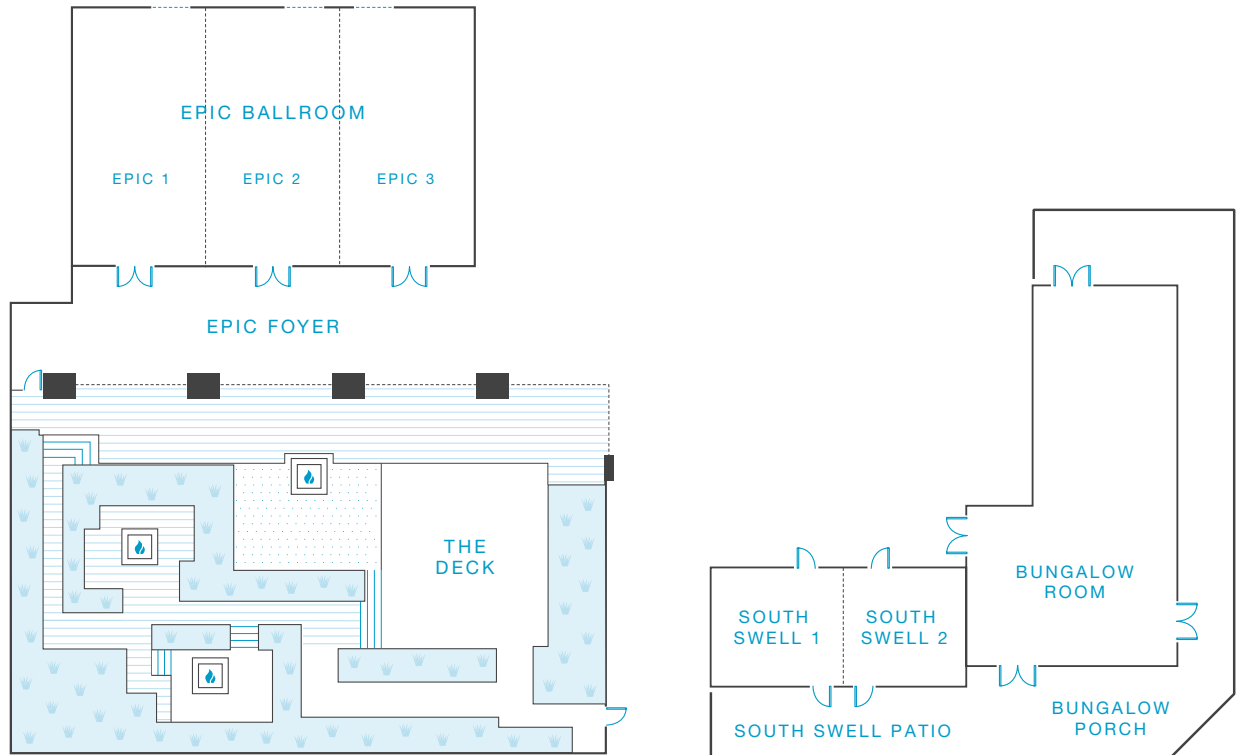

Event Spaces

ROOM NAME	SQ FT	BANQUET	THEATER	CLASSROOM	CONFERENCE	CRESCENT ROUNDS	U-SHAPE	HOLLOW SQUARE
Epic Ballroom	3000	190	240	150	-	125	-	-
Epic 1	1000	60	70	45	30	42	24	35
Epic 2	1000	60	70	45	30	42	24	35
Epic 3	1000	60	70	45	30	42	24	35
Epic Foyer	1355	70	-	-	-	-	-	-
The Deck (Fire-pit Courtyard)	1790	100	120	-	-	-	-	-
Bungalow Room	2092	100	125	70	-	70	50	50
Bungalow Porch	1400	30	-	-	-	-	-	-
South Swell Room	960	-	-	-	24	-	-	26
South Swell 1	375	-	-	-	14	-	-	15
South Swell 2	348	-	-	-	14	-	-	15